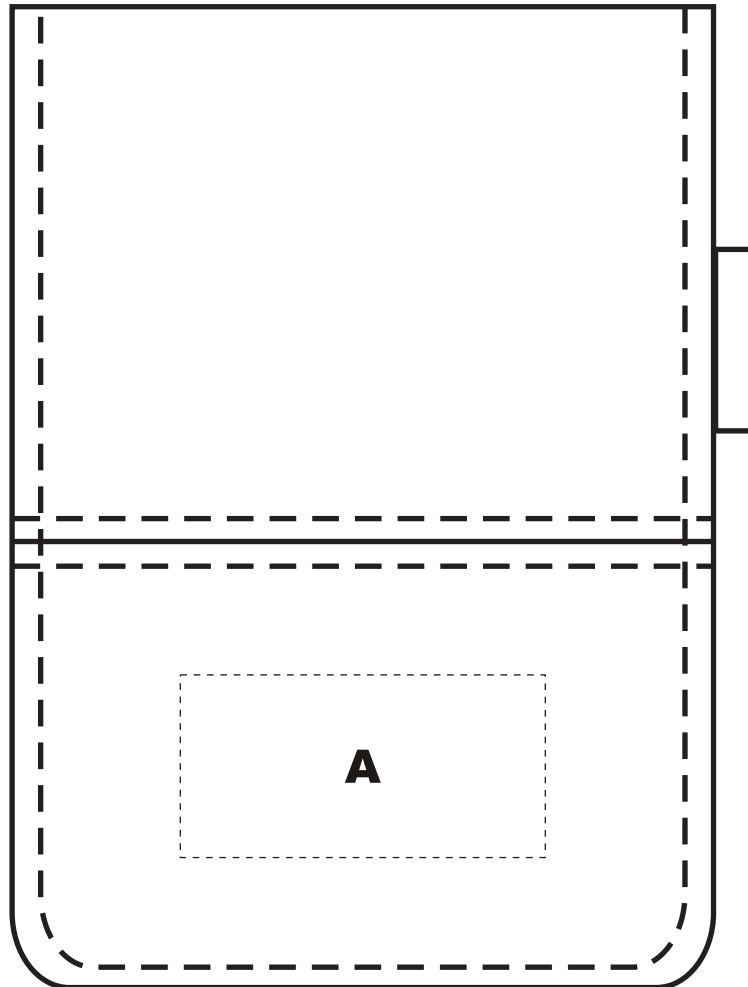

**Product name: Meridian Jotter**

**Product code: J2200**

Maximum Printing Area : **A** 25mm x 50mm wide

Actual size

Please note this image might not print as "actual size" or "size indicated"  
due to your print PAGE SCALING SETTINGS