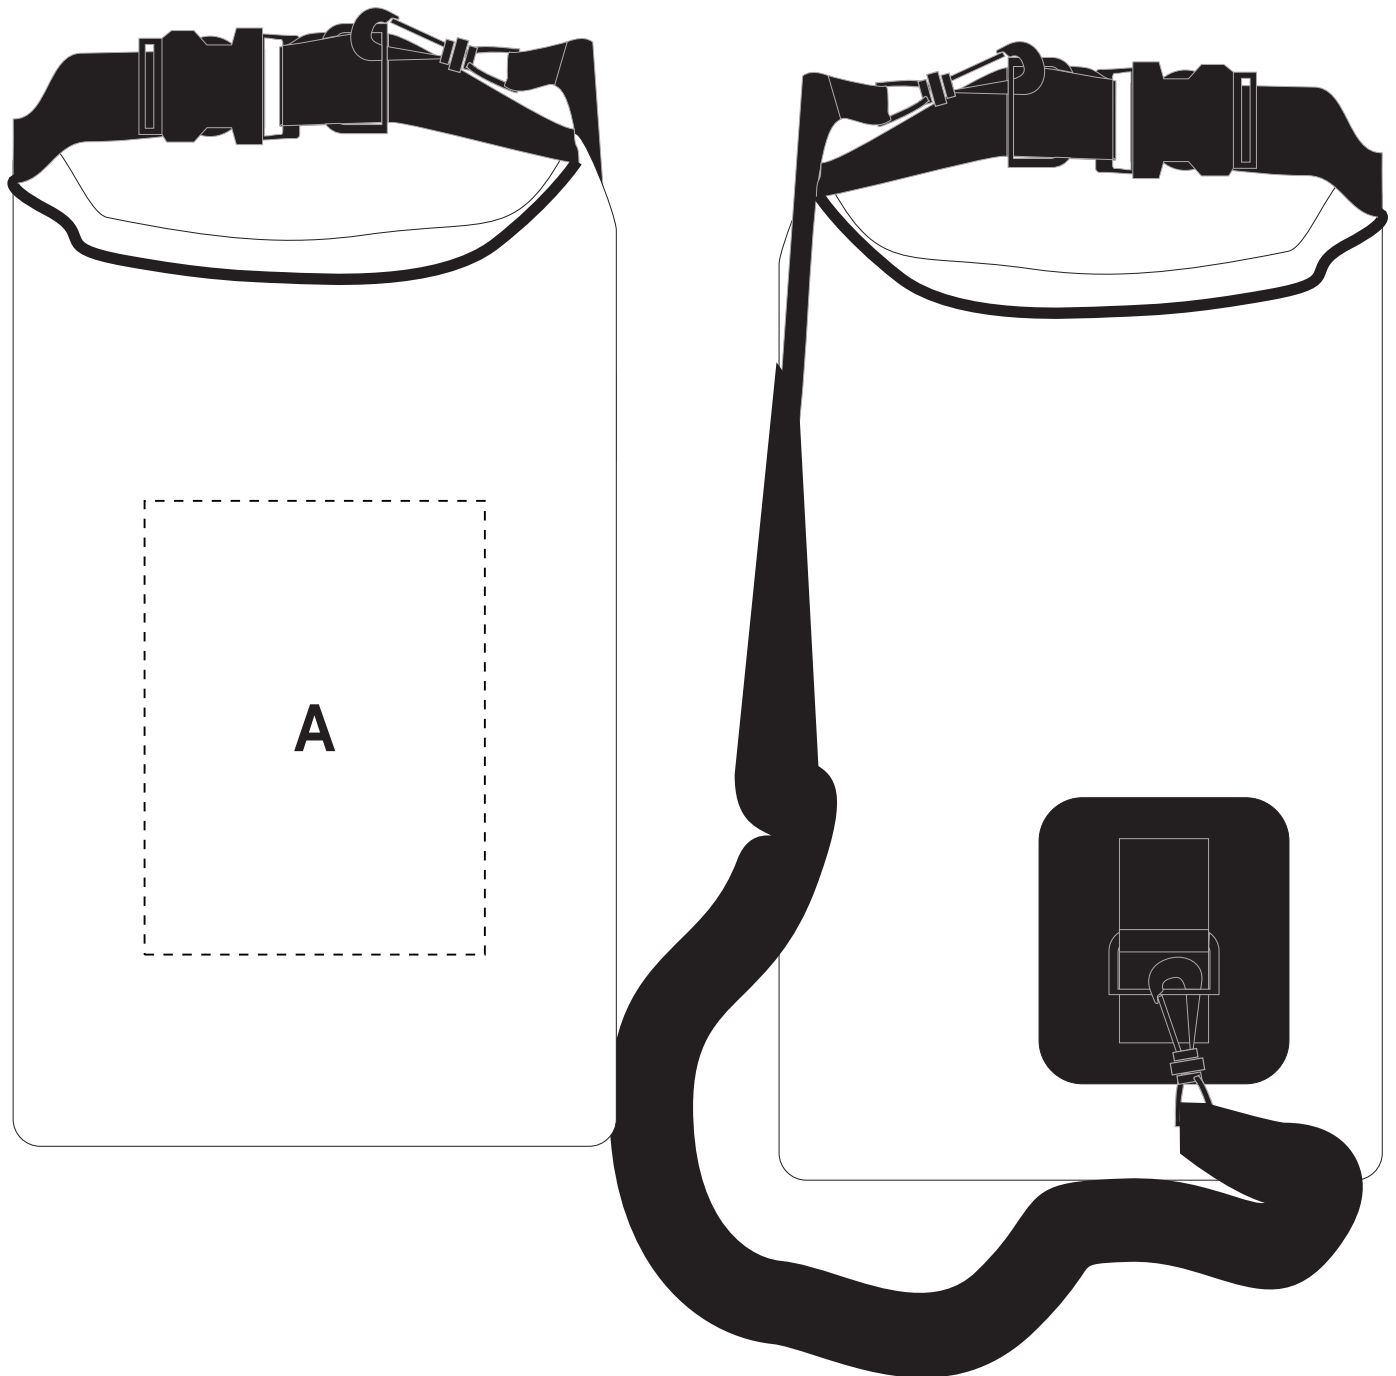

Product name: Aqua Dry Bag Bag 20 Litre

Product code: B5300

Maximum Imprint Area: **A**

Imprint method: Screen print
Imprint area: 200mm X 150mm wide

30% actual size

Please note this image might not print as “actual size” or “size indicated”
due to your print PAGE SCALING SETTINGS

A

actual size