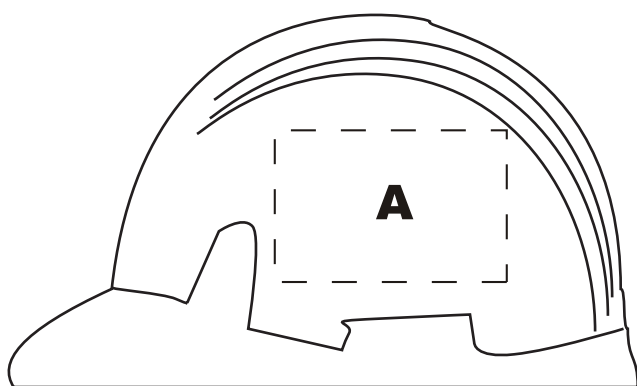

**Product name: Stress Hard Hat**

**Product code: S4620**

Maximum Imprint Area: **A** 20 mm x 30mm wide

Actual size

Please note this image might not print as “actual size” or “size indicated”  
due to your print PAGE SCALING SETTINGS