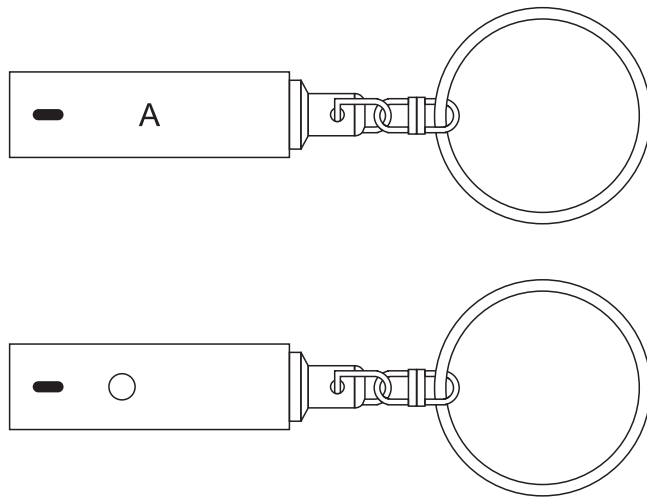

Product name: Mini Key-Light

Product code: G62

Maximum Engraving Area: A : 7mm x 24mm wide

Actual size

Please note this image might not print as “actual size” or “size indicated”
due to your print PAGE SCALING SETTINGS