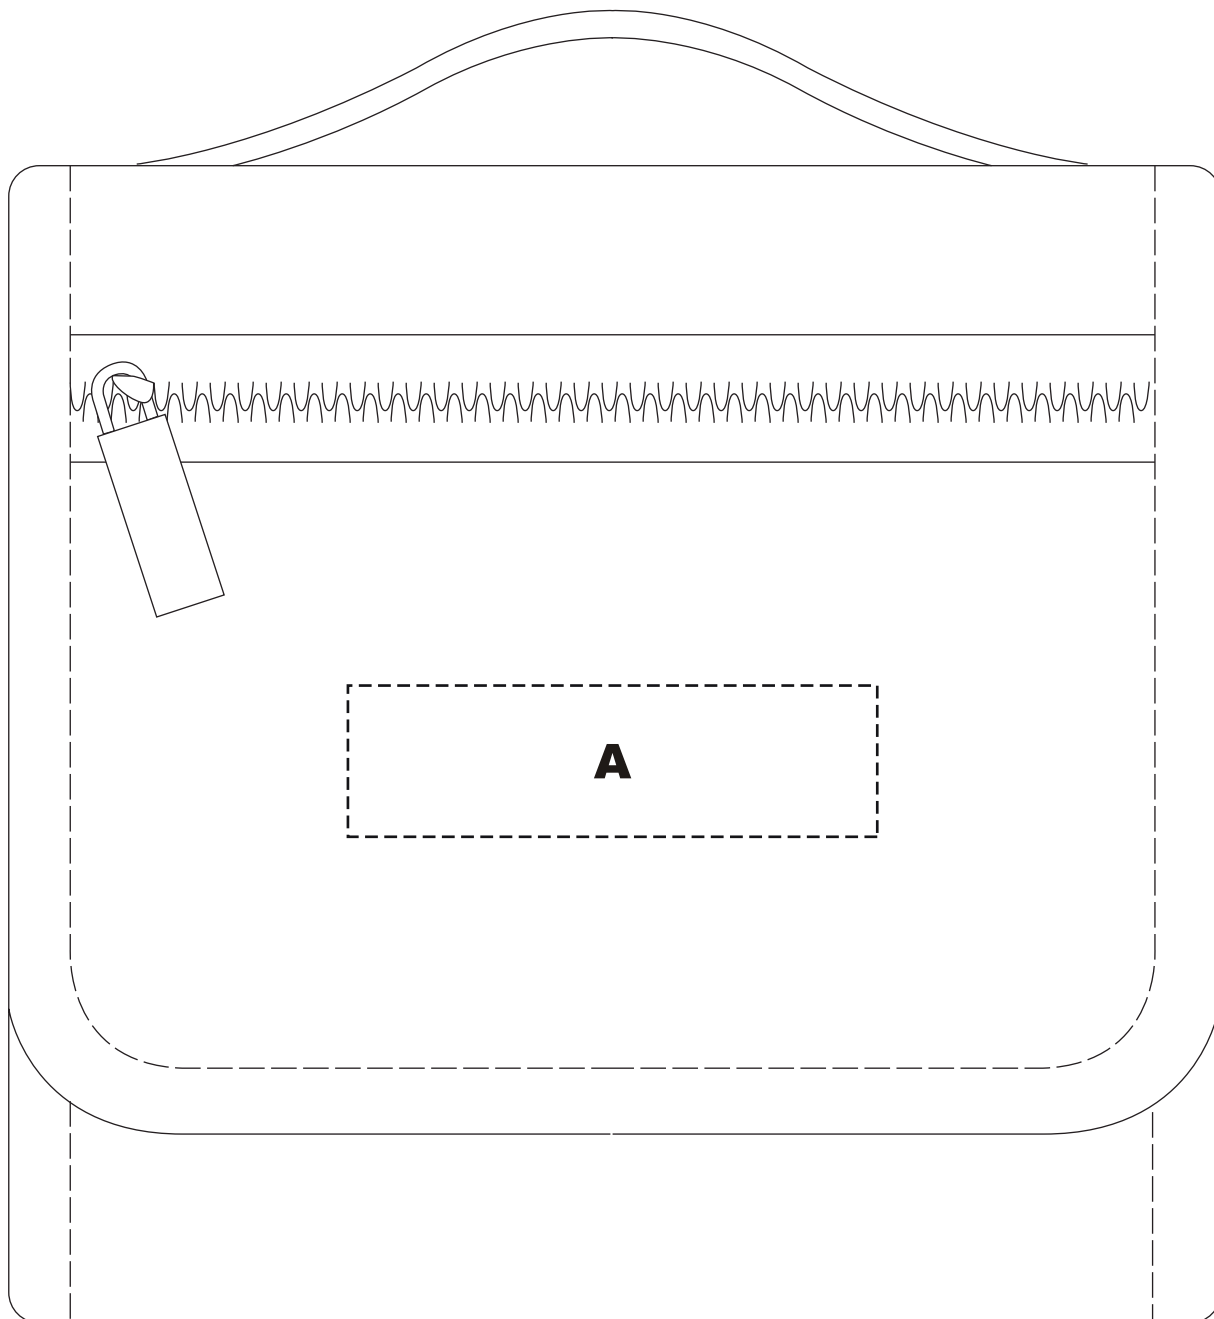

Product name: Impact Tool Kit

Product code: G4927

Maximum Imprint Area: **A** 20mm x 70mm wide

Actual size

Please note this image might not print as "actual size" or "size indicated" due to your print PAGE SCALING SETTINGS