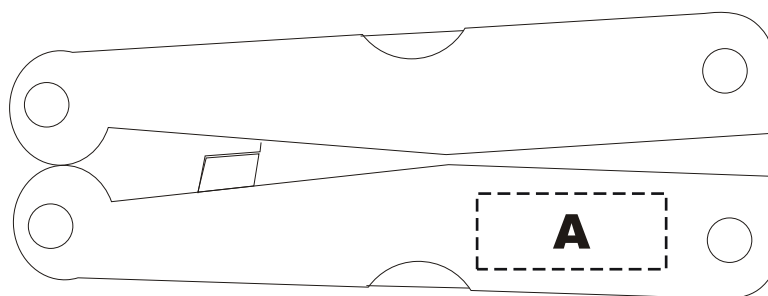

Product name: Versa Combo Multi Tools

Product code: G4727

Maximum Imprint Area: **A** 10mm x 25mm wide

Actual size

Please note this image might not print as "actual size" or "size indicated"
due to your print PAGE SCALING SETTINGS