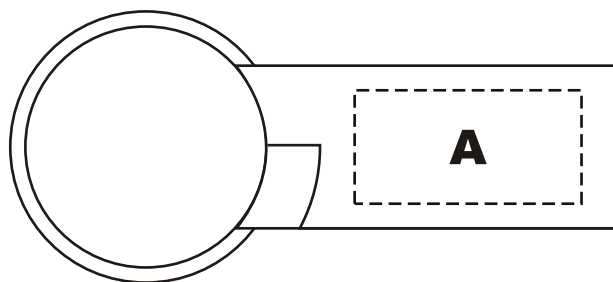

**Product name: Studio Keyring**

**Product code: C4605**

Maximum Imprint Area: **A** 15mm x 30mm wide

Actual size

Please note this image might not print as "actual size" or "size indicated"  
due to your print PAGE SCALING SETTINGS