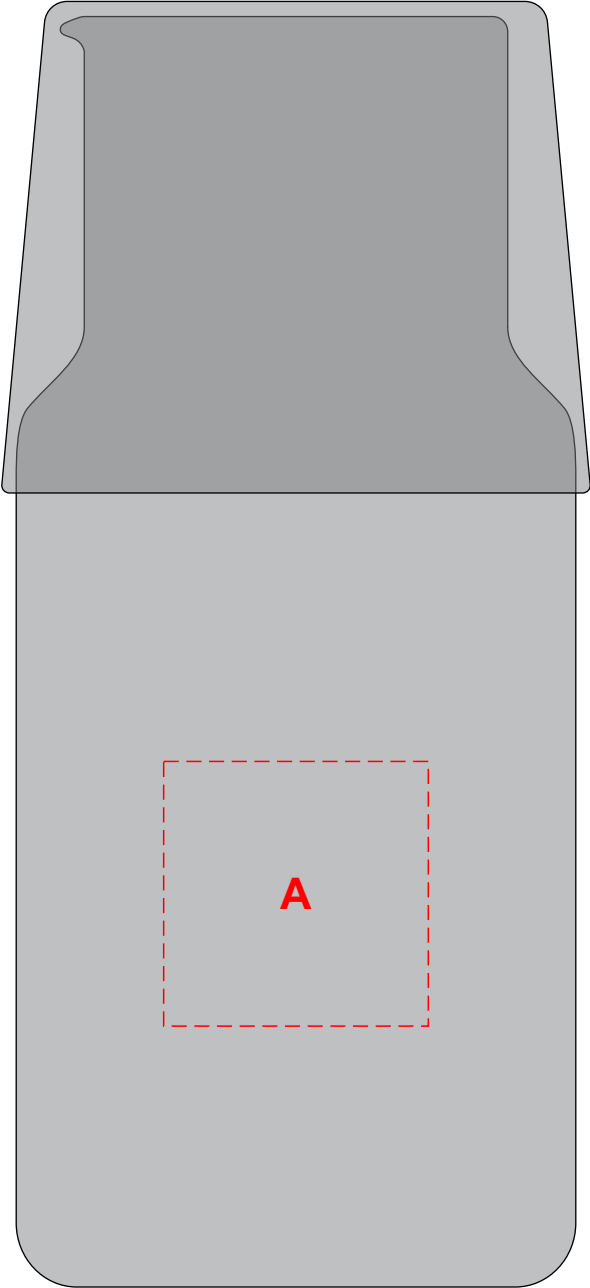

**Product Name:** Harmony Carafe & Tumbler Set

**Product Code:** F22

Maximum Pad Print Area : **A : 35mm x 35mm wide**

**Actual Size**