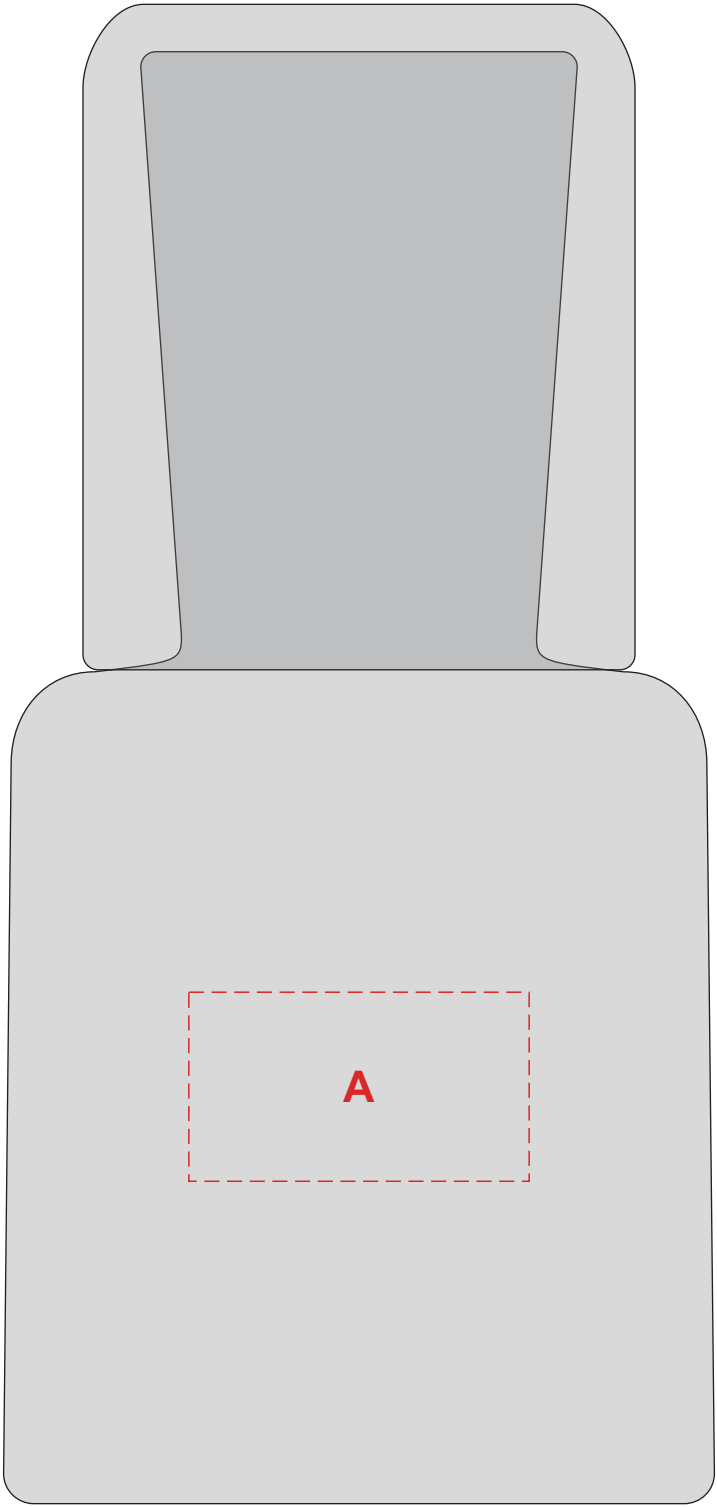

Product Name: Lux Carafe & Tumbler Set

Product Code: F21

Maximum Pad Print Area : **A : 25mm x 45mm wide**

Actual Size