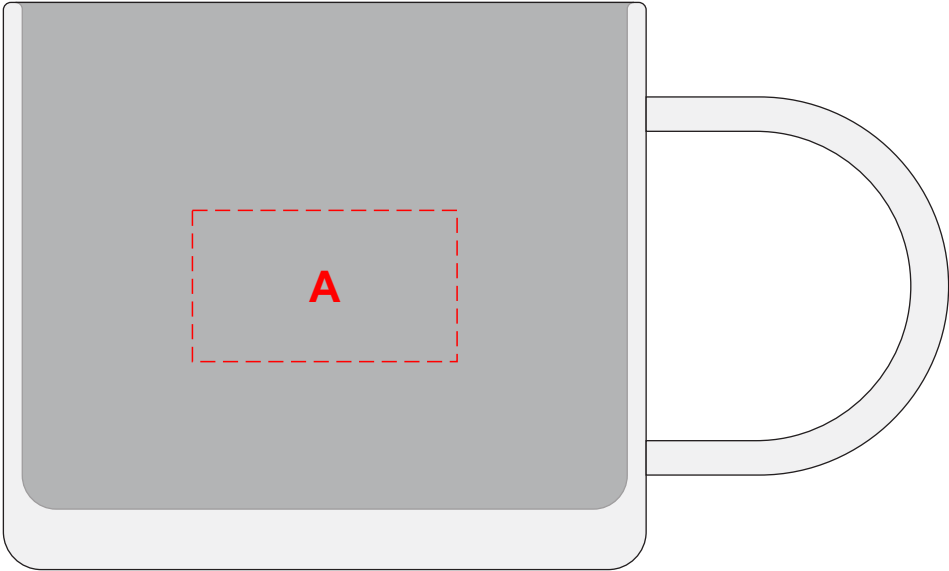

**Product Name:** Spectrum Double Wall Mug

**Product Code:** F20

Maximum Pad Print Area : **A : 20mm x 35mm wide**

**Actual Size**