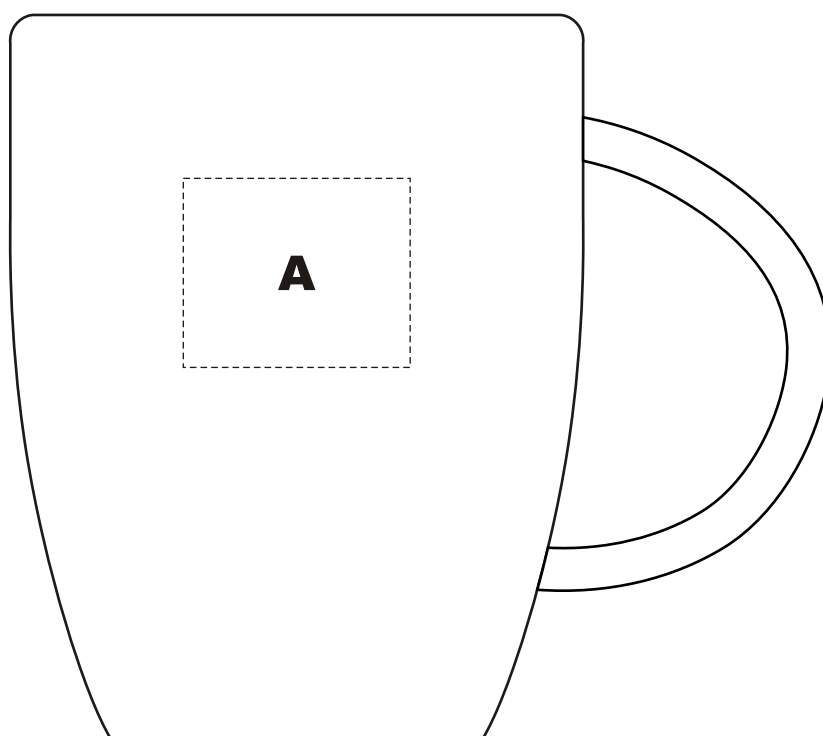

Product name: Calabria Coffee Mugs

Product code: R2127

Maximum Imprint Area: **A** 25mm x 30mm wide

Actual size

Please note this image might not print as "actual size" or "size indicated"
due to your print PAGE SCALING SETTINGS