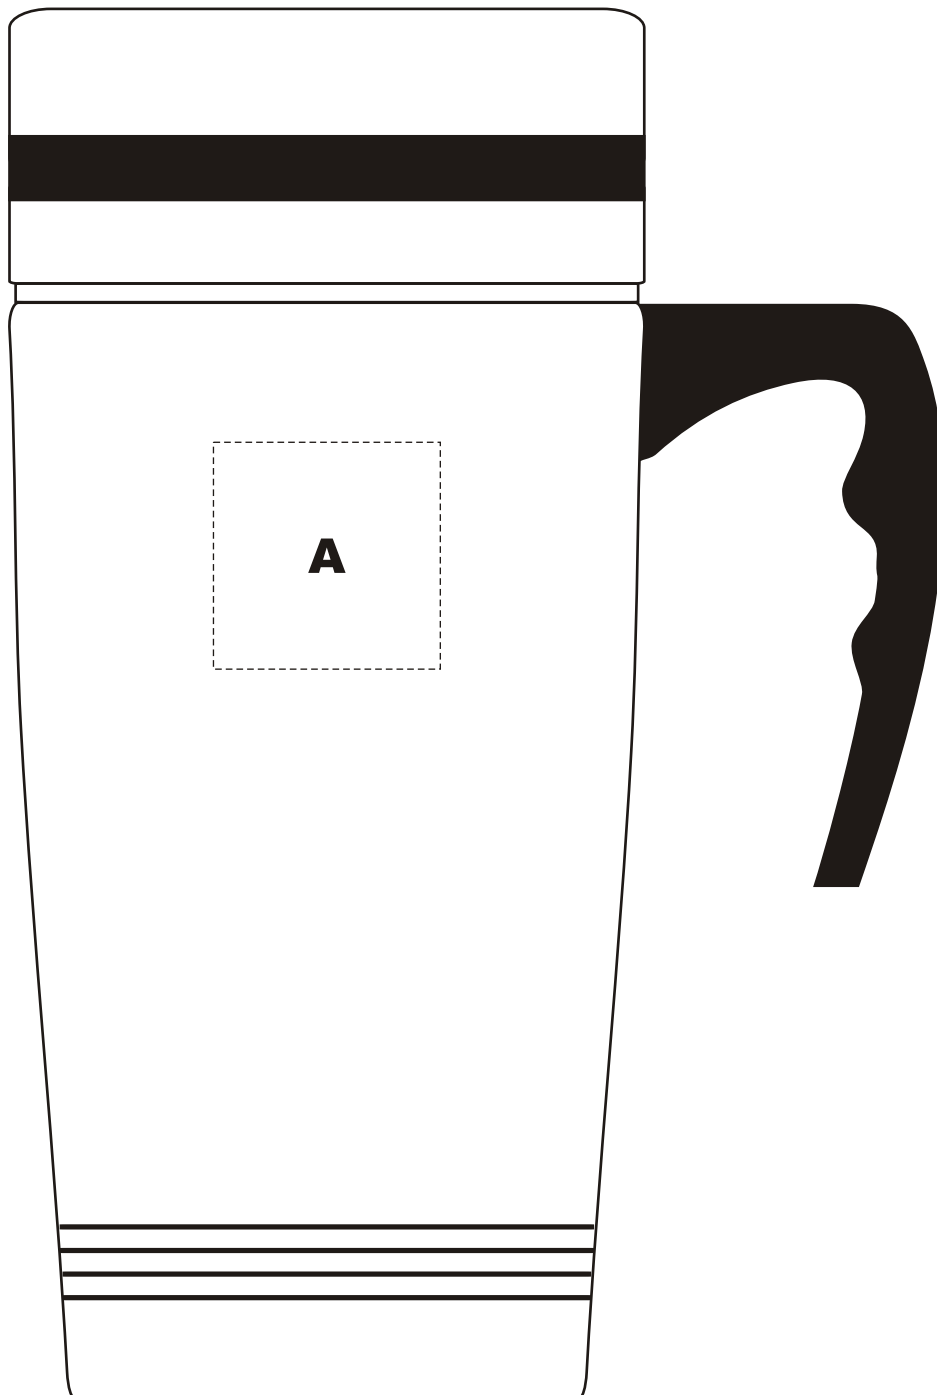

Product name: Capri Travel Mugs

Product code: R1927

Maximum Imprint Area: **A** 30mm x 30mm wide

Actual size

Please note this image might not print as "actual size" or "size indicated"
due to your print PAGE SCALING SETTINGS