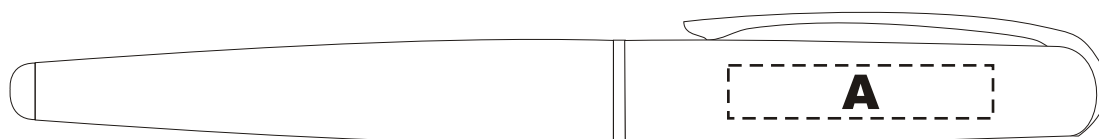

Product name: Baron pen

Product code: P1727

Maximum Imprint Area: **A** 7mm x 35mm wide

Actual size

Please note this image might not print as "actual size" or "size indicated"
due to your print PAGE SCALING SETTINGS