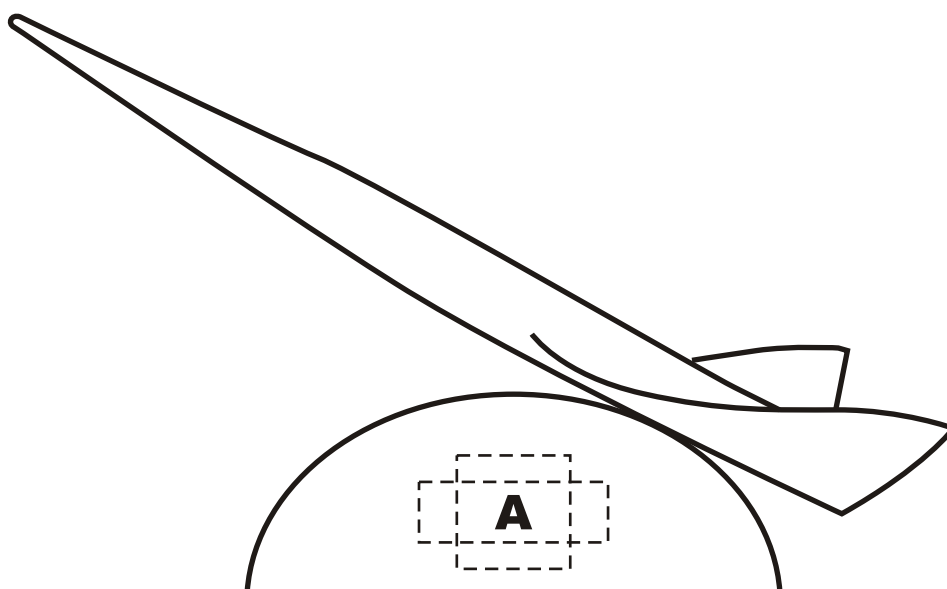

Product name: Aero Lift-Off Pen Set

Product code: C6010

Maximum Imprint Area: **A** 8mm x 25mm wide or 15mm x 15mm wide

Actual size

Please note this image might not print as “actual size” or “size indicated”
due to your print PAGE SCALING SETTINGS