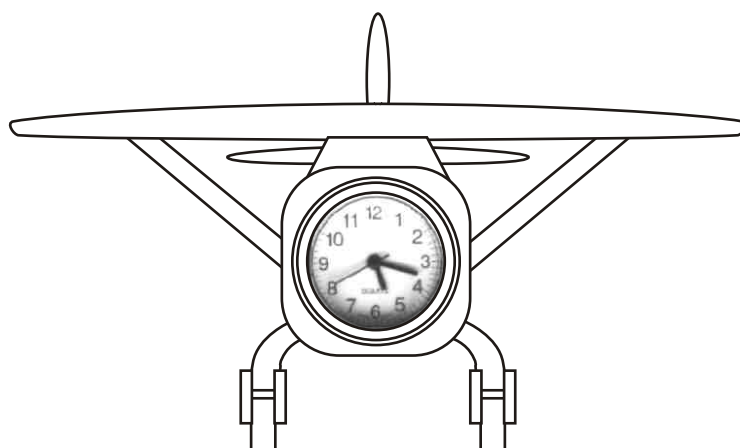

**Product name: Aero - Time Clocks**

**Product code: C5103**

Maximum Imprint Area: **A** 12mm x 40mm wide

Actual size

Please note this image might not print as "actual size" or "size indicated" due to your print PAGE SCALING SETTINGS