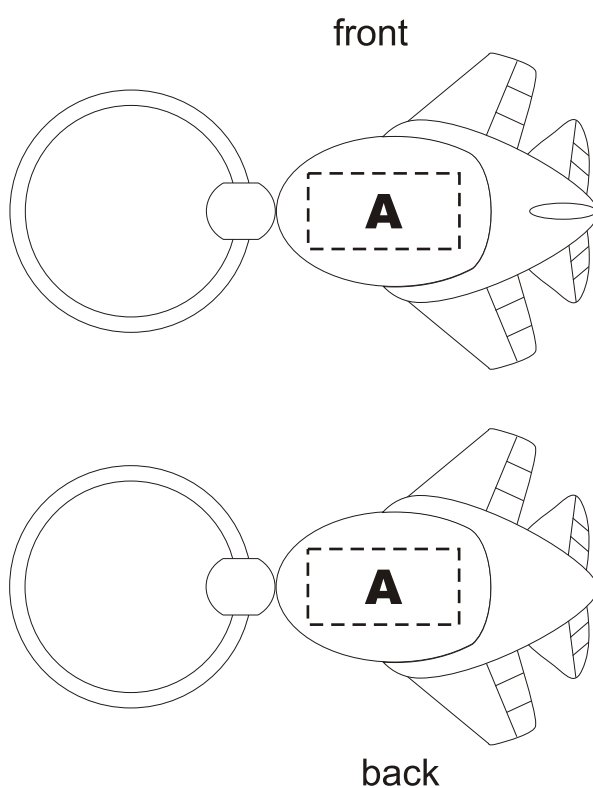

**Product name: Aviator Keyring**

**Product code: C4613**

Maximum Imprint Area: **A** 10mm x 20 mm wide

**B** 10mm x 20 mm wide

Actual size

Please note this image might not print as "actual size" or "size indicated" due to your print PAGE SCALING SETTINGS