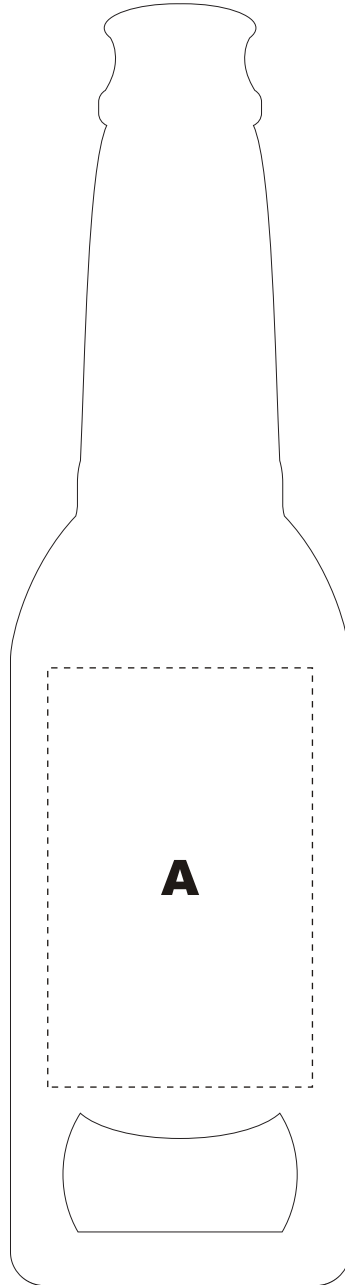

**Product name: Bottle Bloke**

**Product code: C2819**

Maximum Engraving Area: **A** 35mm x 55mm wide

Actual size

Please note this image might not print as “actual size” or “size indicated”  
due to your print PAGE SCALING SETTINGS