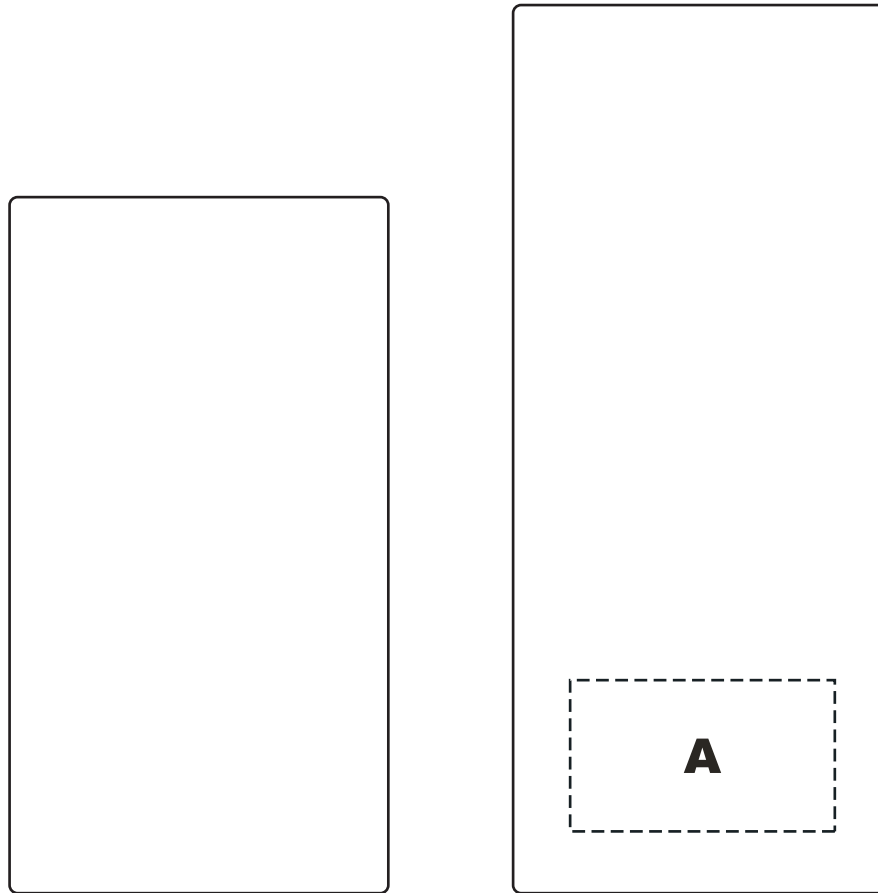

Product name: Ambiance Candle Set

Product code: C5400

Maximum Engraving Area : **A** 20mm x 35mm wide

actual size

Please note this image might not print as “actual size” or “size indicated”
due to your print PAGE SCALING SETTINGS